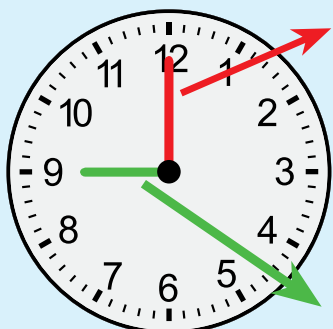

NAME _____

DATE _____

TICK TOCK

Big Hand. It points to the **minutes**.

9:00

Little Hand. It points to the **hours**.

The **little hand** is pointing to the **9**.

The **big hand** is pointing to the **12**.

That means it's **9:00**.

7:00

8:00

9:00

10:00

11:00

12:00