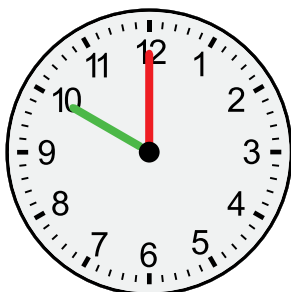

NAME _____

DATE _____

TICK TOCK

Big Hand. It points to the **minutes**.

9:00

Little Hand. It points to the **hours**.

The **little hand** is pointing to the **9**.

The **big hand** is pointing to the **12**.

That means it's **9:00**.

7:00

8:00

9:00

10:00

11:00

12:00