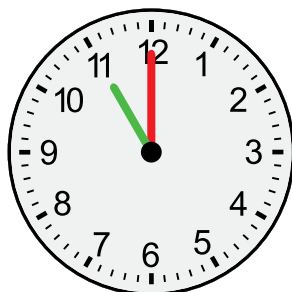

NAME _____

DATE _____

TICK TOCK

Big Hand. It points to the **minutes**.

9:00

Little Hand. It points to the **hours**.

The **little hand** is pointing to the **9**.

The **big hand** is pointing to the **12**.

That means it's **9:00**.

7:00

8:00

9:00

10:00

11:00

12:00