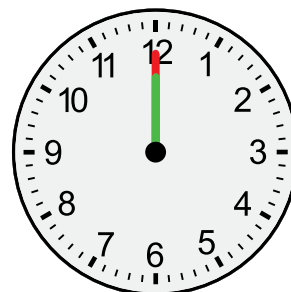

NAME _____

DATE _____

TICK TOCK

Big Hand. It points to the **minutes**.

9:00

Little Hand. It points to the **hours**.

The **little hand** is pointing to the **9**.

The **big hand** is pointing to the **12**.

That means it's **9:00**.

7:00

8:00

9:00

10:00

11:00

12:00