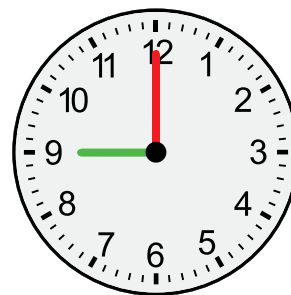

NAME _____

DATE _____

TICK TOCK

Big Hand. It points to the **minutes**.

9:00

Little Hand. It points to the **hours**.

The **little hand** is pointing to the **9**.

The **big hand** is pointing to the **12**.

That means it's **9:00**.

7:00

8:00

9:00

10:00

11:00

12:00