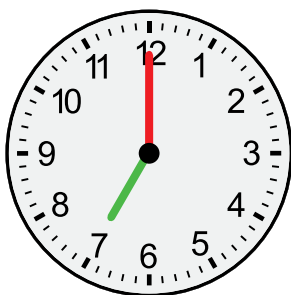

NAME _____

DATE _____

TICK TOCK

Big Hand. It points to the **minutes**.

9:00

Little Hand. It points to the **hours**.

The **little hand** is pointing to the **9**.

The **big hand** is pointing to the **12**.

That means it's **9:00**.

7:00

8:00

9:00

10:00

11:00

12:00