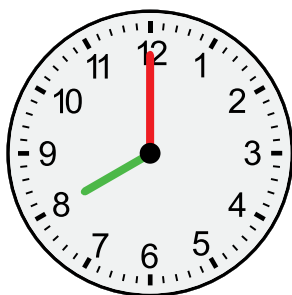

NAME _____

DATE _____

TICK TOCK

Big Hand. It points to the **minutes**.

9:00

Little Hand. It points to the **hours**.

The **little hand** is pointing to the **9**.

The **big hand** is pointing to the **12**.

That means it's **9:00**.

7:00

8:00

9:00

10:00

11:00

12:00