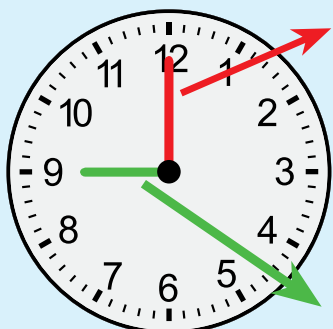

# TICK TOCK

**Big Hand.** It points to the **minutes.**

9:00

**Little Hand.** It points to the **hours.**

The **little hand** is pointing to the **9.**

The **big hand** is pointing to the **12.**

That means it's **9:00.**