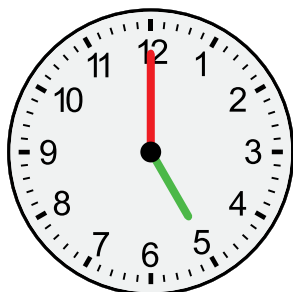

# TICK TOCK

**Big Hand.** It points to the **minutes.**

9:00

**Little Hand.** It points to the **hours.**

The **little hand** is pointing to the **9.**

The **big hand** is pointing to the **12.**

That means it's **9:00.**

1:00

2:00

3:00

4:00

5:00

6:00