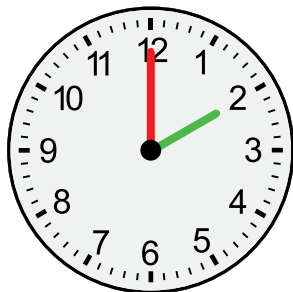

# TICK TOCK

**Big Hand.** It points to the **minutes.**

9:00

**Little Hand.** It points to the **hours.**

The **little hand** is pointing to the **9.**

The **big hand** is pointing to the **12.**

That means it's **9:00.**

1:00

2:00

3:00

4:00

5:00

6:00