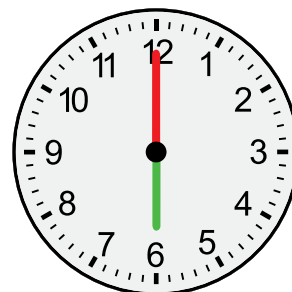

# TICK TOCK

**Big Hand.** It points to the **minutes.**

9:00

**Little Hand.** It points to the **hours.**

The **little hand** is pointing to the **9.**

The **big hand** is pointing to the **12.**

That means it's **9:00.**

1:00

2:00

3:00

4:00

5:00

6:00