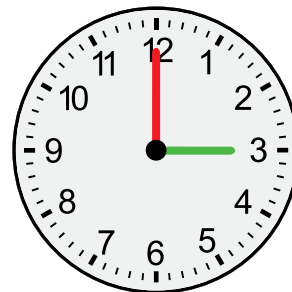

# TICK TOCK

**Big Hand.** It points to the **minutes.**

9:00

**Little Hand.** It points to the **hours.**

The **little hand** is pointing to the **9.**

The **big hand** is pointing to the **12.**

That means it's **9:00.**

1:00

2:00

3:00

4:00

5:00

6:00