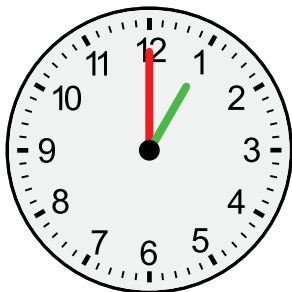

# TICK TOCK

**Big Hand.** It points to the **minutes.**

9:00

**Little Hand.** It points to the **hours.**

The **little hand** is pointing to the **9.**

The **big hand** is pointing to the **12.**

That means it's **9:00.**

1:00

2:00

3:00

4:00

5:00

6:00