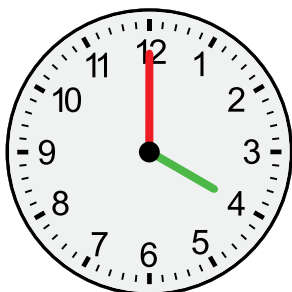

# TICK TOCK

**Big Hand.** It points to the **minutes.**

9:00

**Little Hand.** It points to the **hours.**

The **little hand** is pointing to the **9.**

The **big hand** is pointing to the **12.**

That means it's **9:00.**

1:00

2:00

3:00

4:00

5:00

6:00